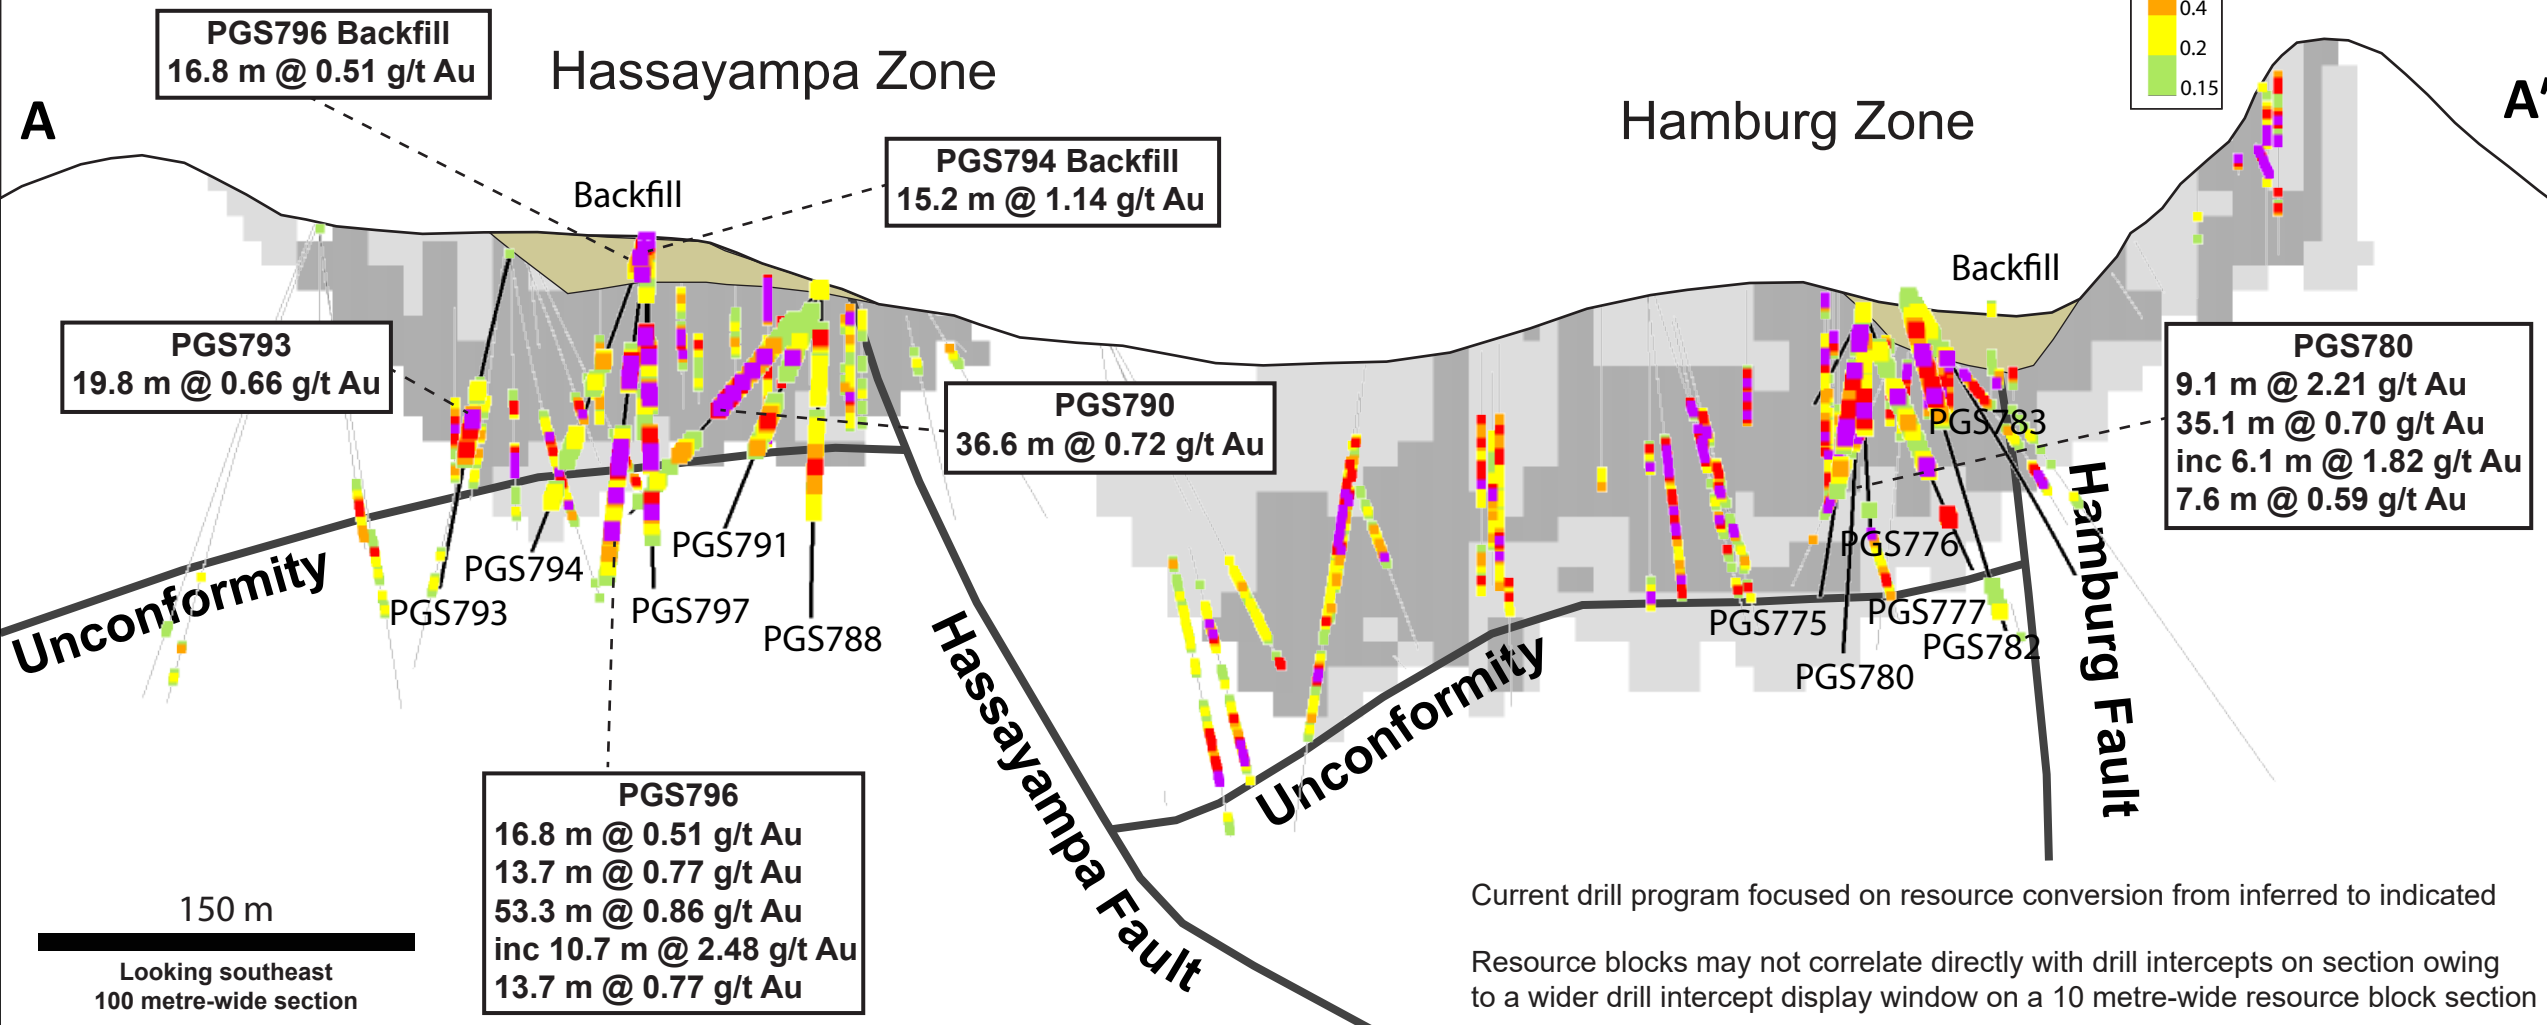

⁽²⁾ There has been insufficient exploration to define a mineral resource for the targets disclosed herein. It is uncertain if further exploration will result in these targets being delineated as a mineral resource.

Goldstrike Main Zone

Drill Trace Legend

- Liberty Hole
- Current Release
- Previously Released & Historic Hole

Drill Assay Au g/t

2018 Resource Blocks Classification

- Indicated
- Inferred

Current drill program focused on resource conversion from inferred to indicated

Resource blocks may not correlate directly with drill intercepts on section owing to a wider drill intercept display window on a 10 metre-wide resource block section