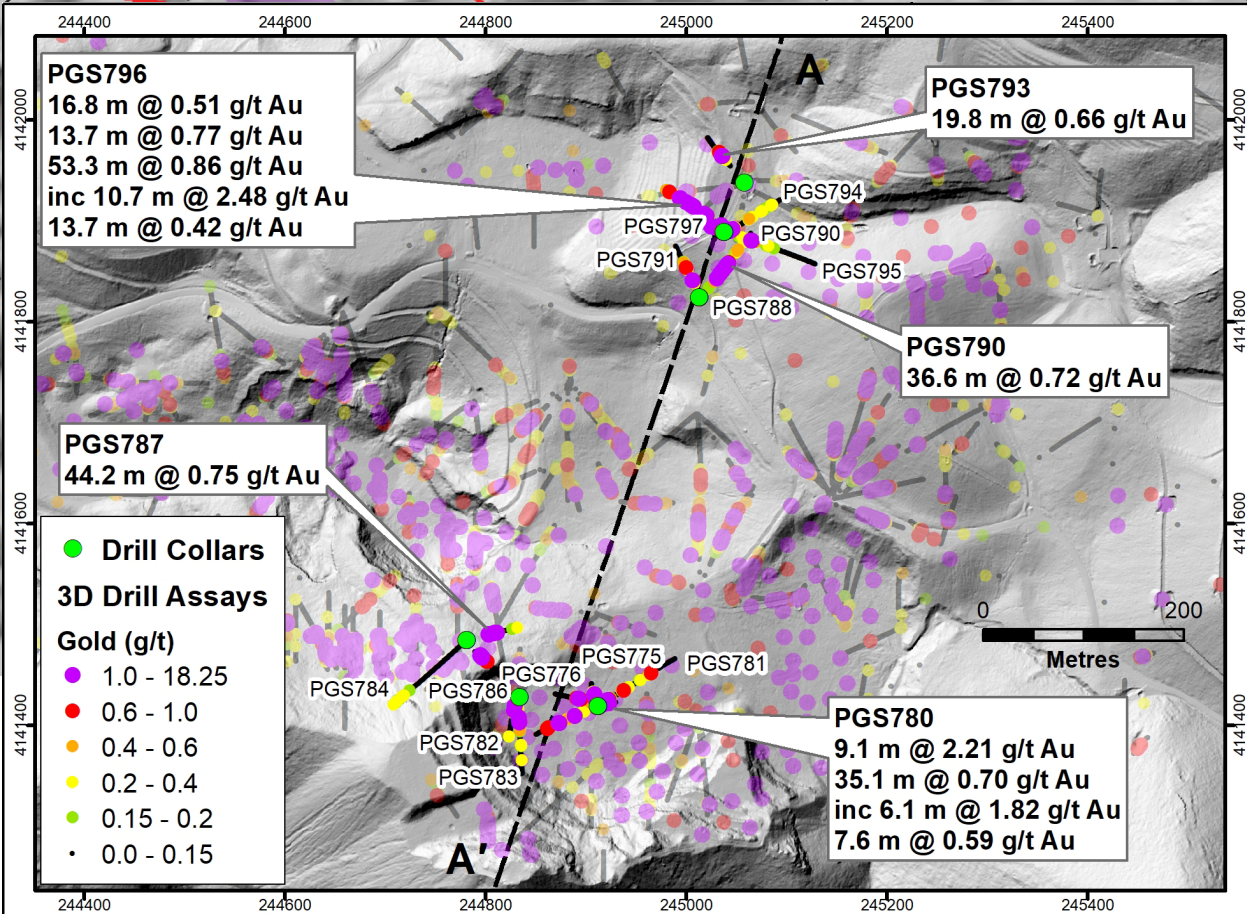

Classified Resource Blocks within PEA pits

Goldstrike Classified Resource Blocks within PEA pits 2021 Resource Conversion & Expansion Drill Results

⁽¹⁾ See press release dated [July 10th, 2018](#) for further details. All values in US dollars

⁽²⁾ There has been insufficient exploration to define a mineral resource for the targets disclosed herein. It is uncertain if further exploration will result in these targets being delineated as a mineral resource.

Goldstrike Main Zone

Drill Trace Legend

- Liberty Hole
- Current Release
- Previously Released & Historic Hole

Drill Assay Au g/t

2018 Resource Blocks Classification

- Indicated
- Inferred

Current drill program focused on resource conversion from inferred to indicated

Resource blocks may not correlate directly with drill intercepts on section owing to a wider drill intercept display window on a 10 metre-wide resource block section