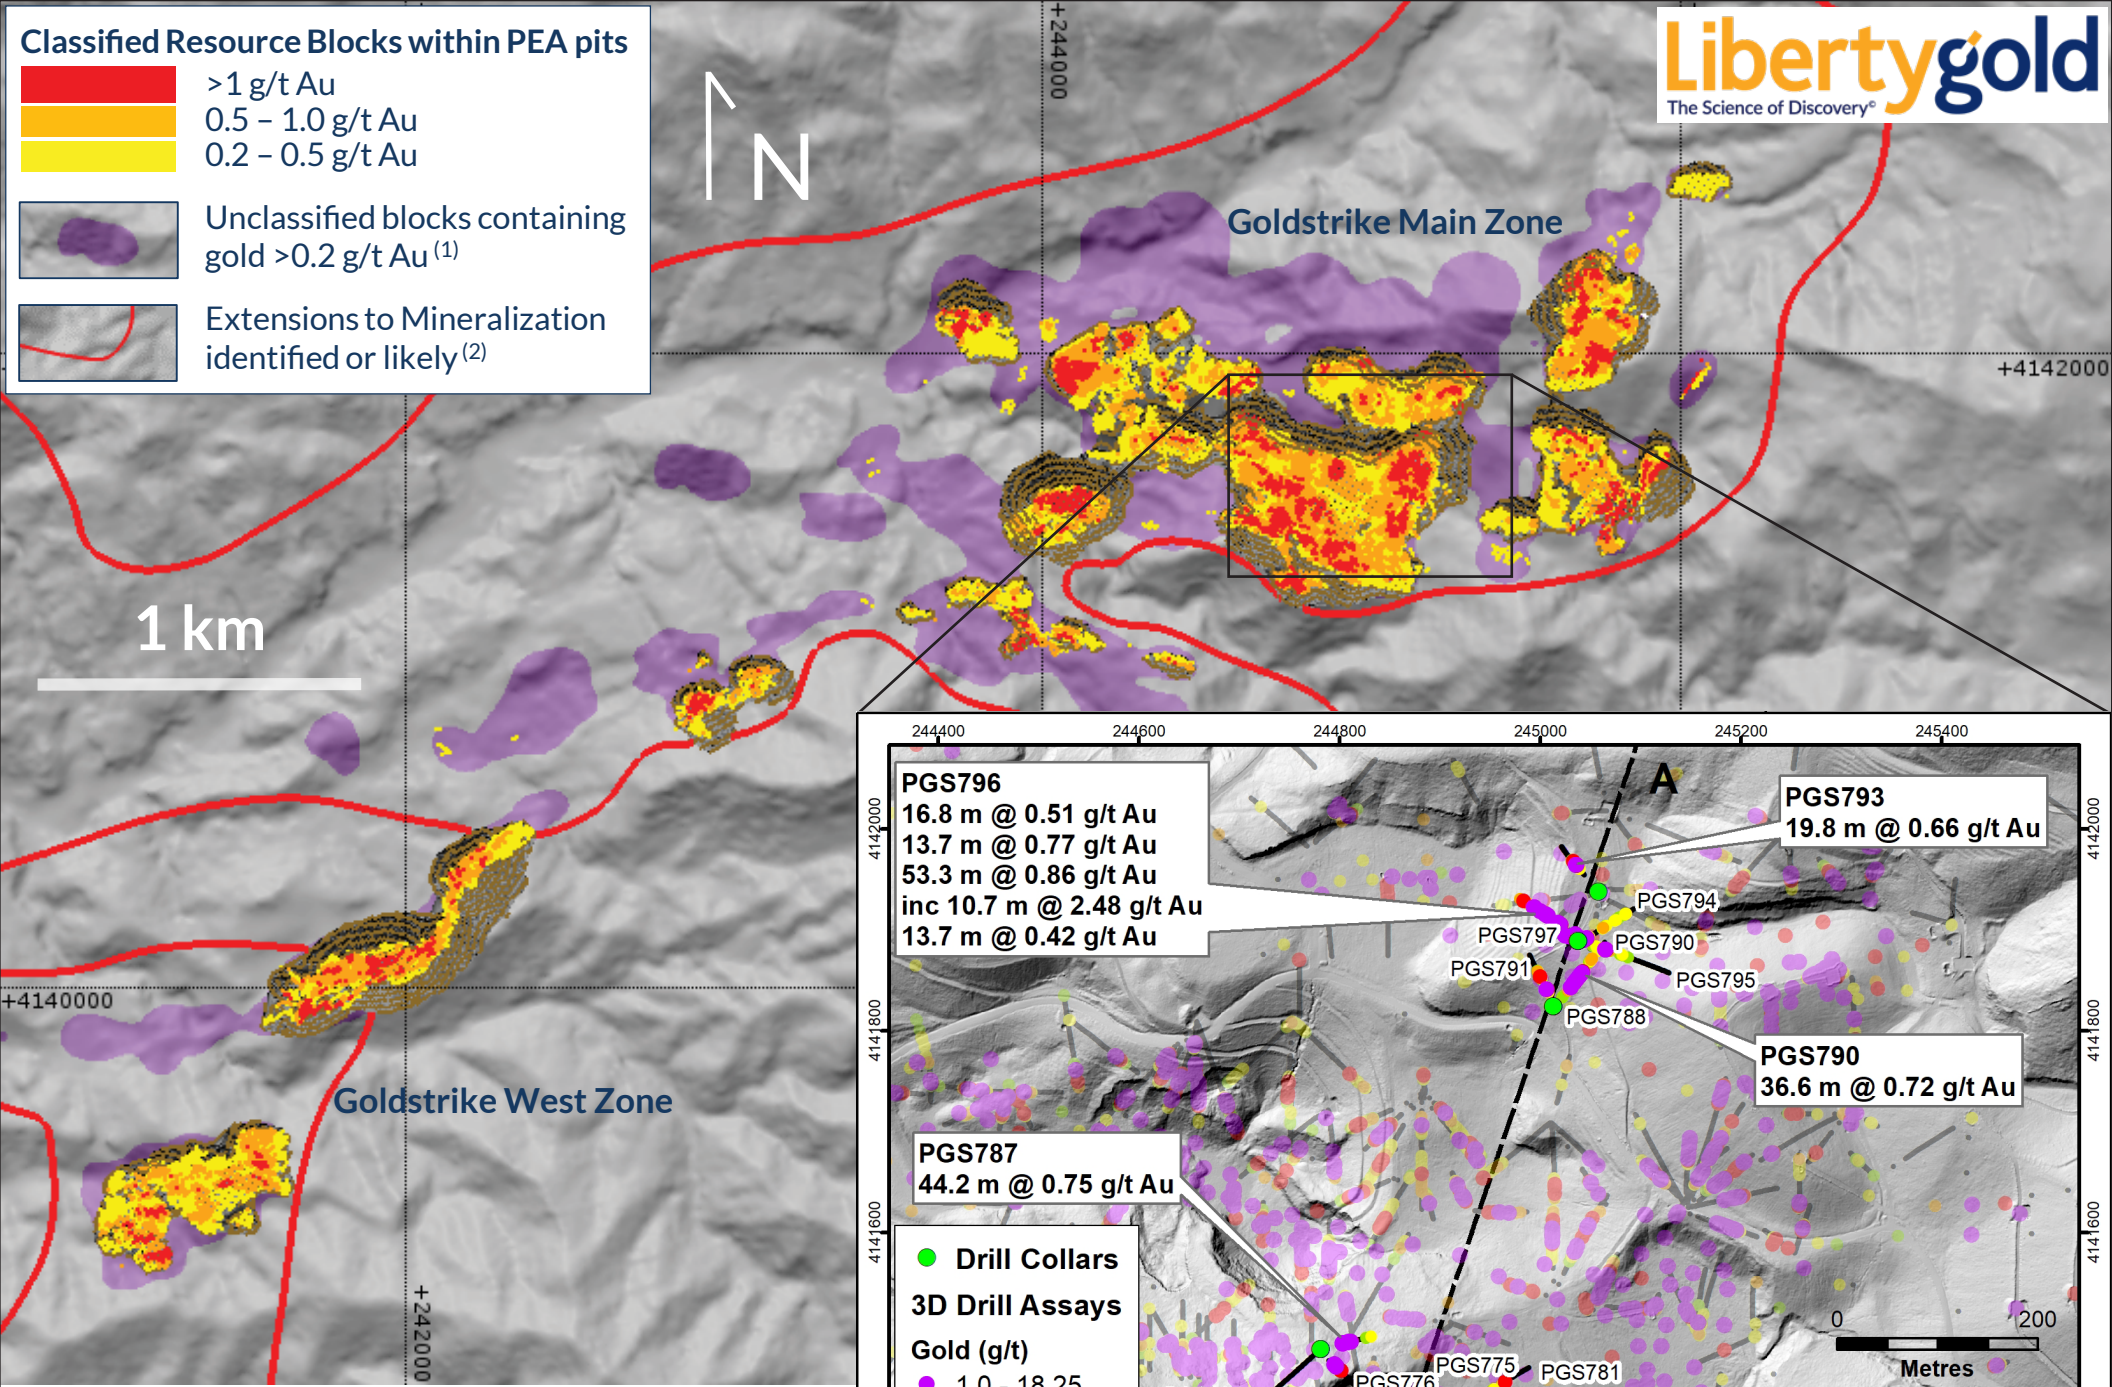

Classified Resource Blocks within PEA pits

Goldstrike Classified Resource Blocks within PEA pits 2021 Resource Conversion & Expansion Drill Results

⁽¹⁾ See press release dated [July 10th, 2018](#) for further details. All values in US dollars

⁽²⁾ There has been insufficient exploration to define a mineral resource for the targets disclosed herein. It is uncertain if further exploration will result in these targets being delineated as a mineral resource.

Goldstrike Main Zone

Drill Trace Legend

- Liberty Hole
- Current Release
- Previously Released & Historic Hole

Drill Assay Au g/t

2018 Resource Blocks Classification

- Indicated
- Inferred

Current drill program focused on resource conversion from inferred to indicated

Resource blocks may not correlate directly with drill intercepts on section owing to a wider drill intercept display window on a 10 metre-wide resource block section