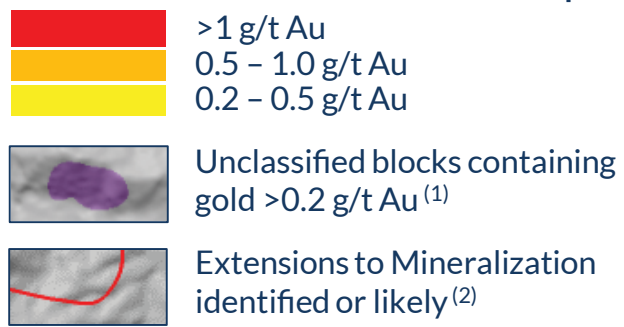

Classified Resource Blocks within PEA pits

Goldstrike Classified Resource Blocks within PEA pits 2021 Resource Conversion & Expansion Drill Results

⁽¹⁾ See press release dated [July 10th, 2018](#) for further details. All values in US dollars

⁽²⁾ There has been insufficient exploration to define a mineral resource for the targets disclosed herein. It is uncertain if further exploration will result in these targets being delineated as a mineral resource.

Resource blocks may not correlate directly with drill intercepts on section owing to a wider drill intercept display window on a 10 metre-wide resource block section