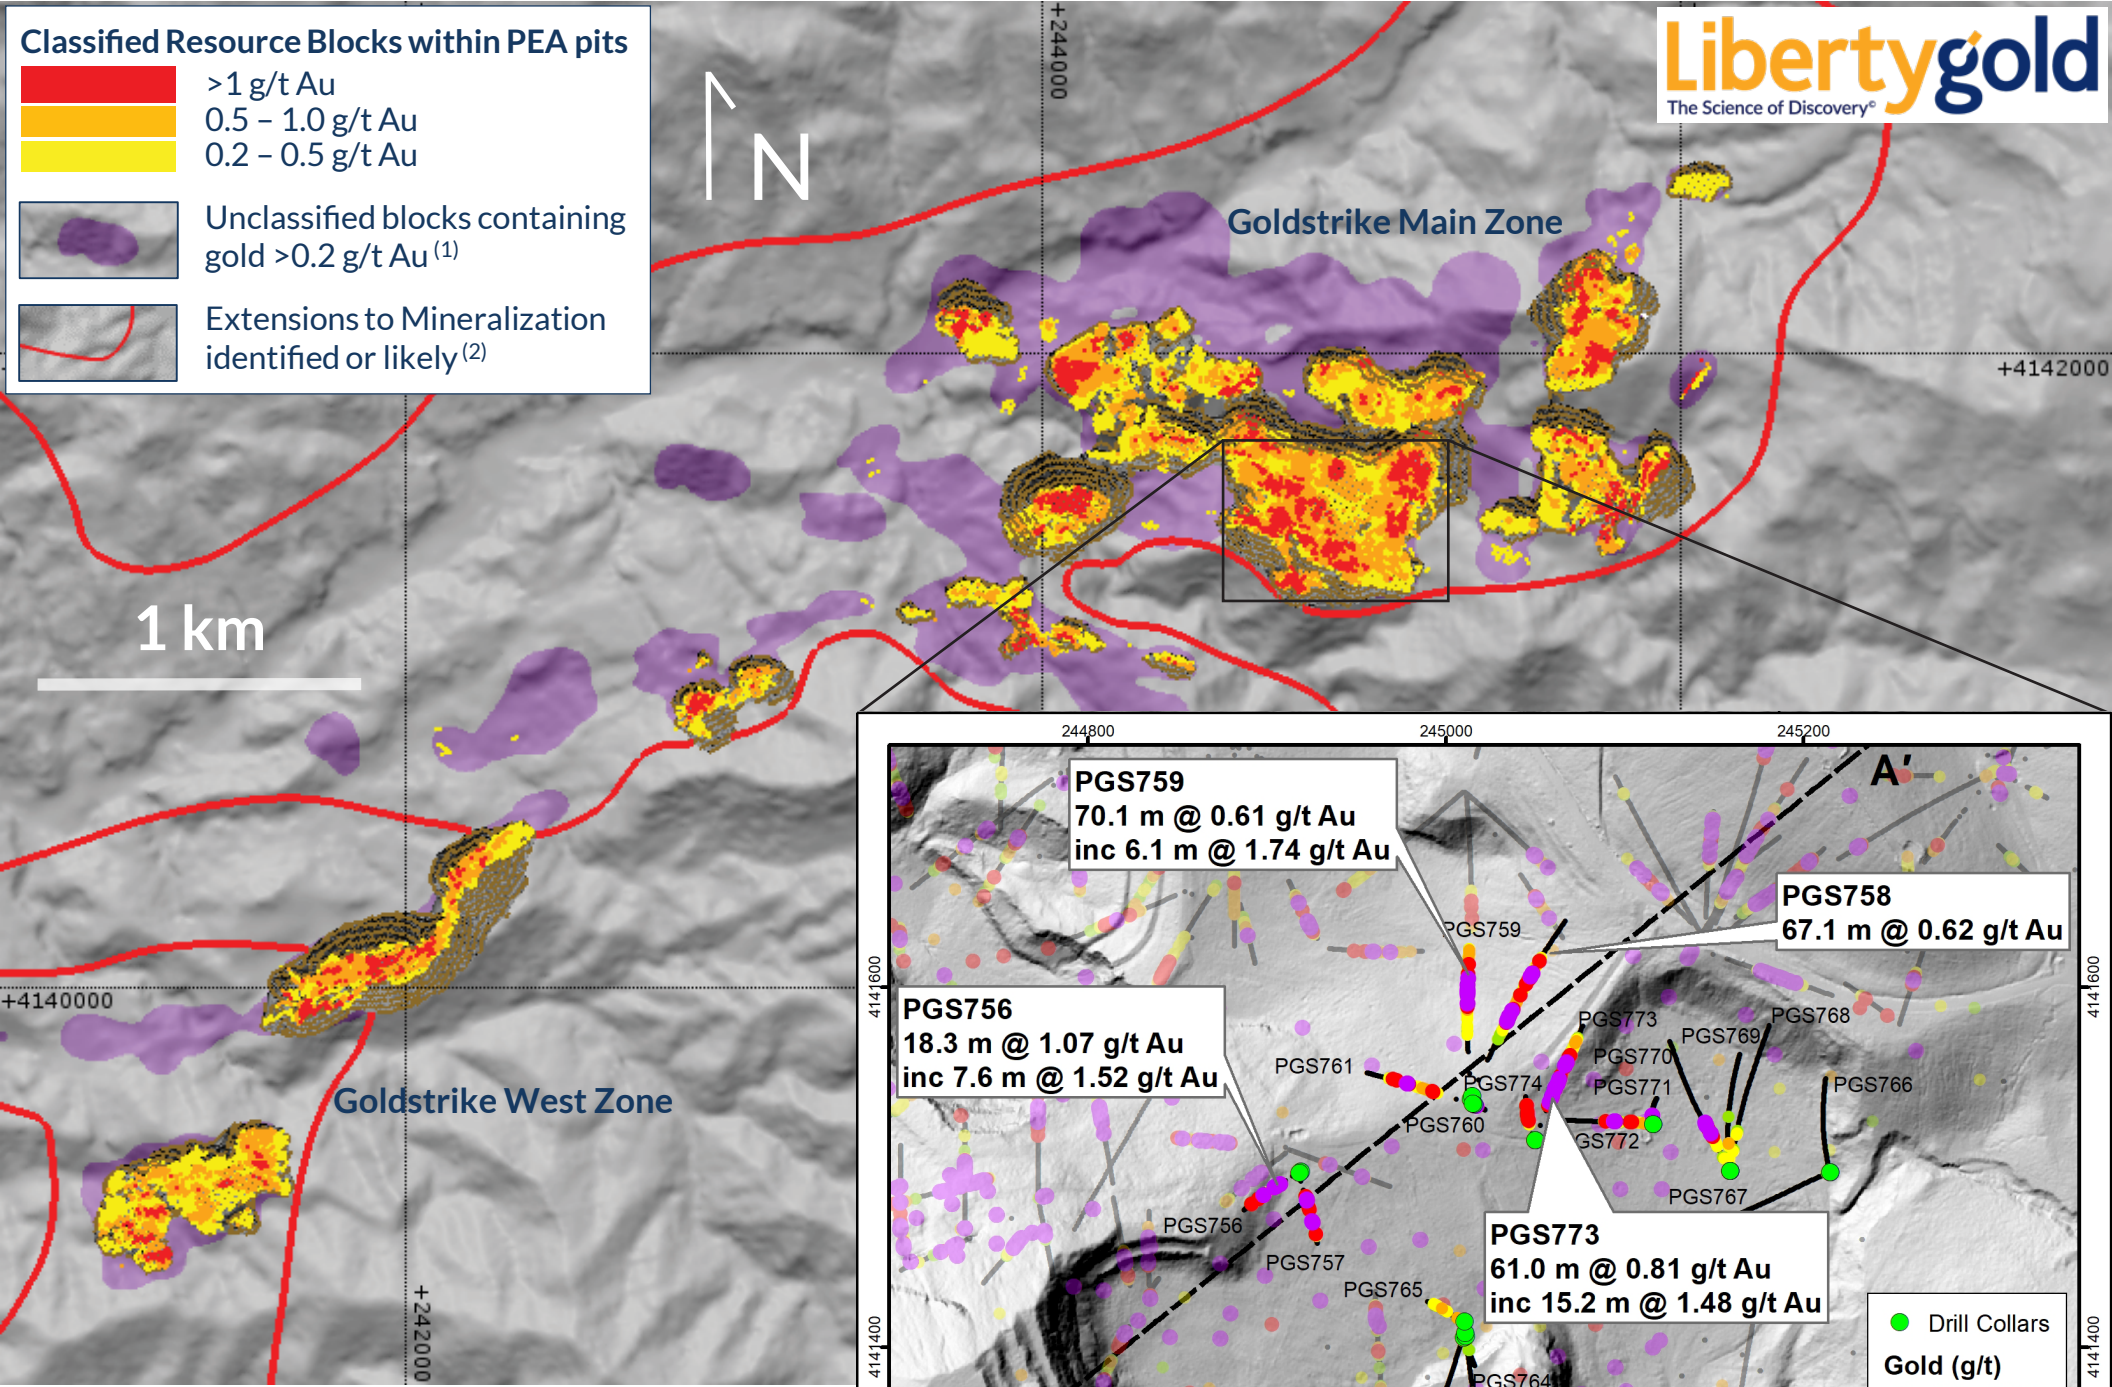

### Classified Resource Blocks within PEA pits

### Goldstrike Classified Resource Blocks within PEA pits 2021 Resource Conversion & Expansion Drill Results

<sup>(1)</sup> See press release dated [July 10th, 2018](#) for further details. All values in US dollars

<sup>(2)</sup> There has been insufficient exploration to define a mineral resource for the targets disclosed herein. It is uncertain if further exploration will result in these targets being delineated as a mineral resource.

# Goldstrike Main Zone - Hamburg Pit

**Drill Trace Legend**

- Liberty Hole
- Current Release
- Previously Released & Historic Hole

**Drill Assay Au g/t**

**2018 Resource Blocks Classification**

- Indicated
- Inferred