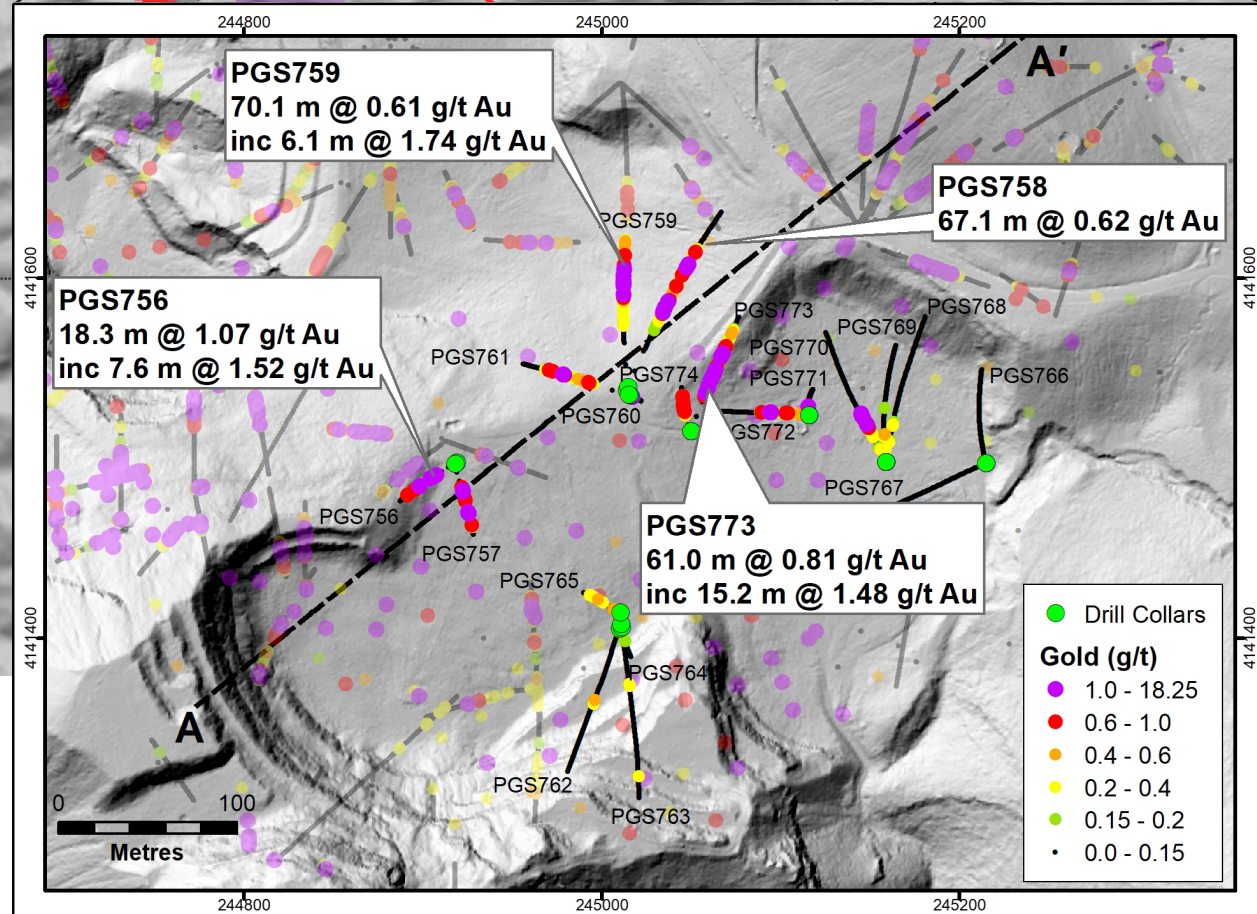

### Classified Resource Blocks within PEA pits

### Goldstrike Classified Resource Blocks within PEA pits 2021 Resource Conversion & Expansion Drill Results

<sup>(1)</sup> See press release dated [July 10th, 2018](#) for further details. All values in US dollars

<sup>(2)</sup> There has been insufficient exploration to define a mineral resource for the targets disclosed herein. It is uncertain if further exploration will result in these targets being delineated as a mineral resource.

# Goldstrike Main Zone - Hamburg Pit

**Drill Trace Legend**

- Liberty Hole
- Current Release
- Previously Released & Historic Hole

**Drill Assay Au g/t**

**2018 Resource Blocks Classification**

- Indicated
- Inferred