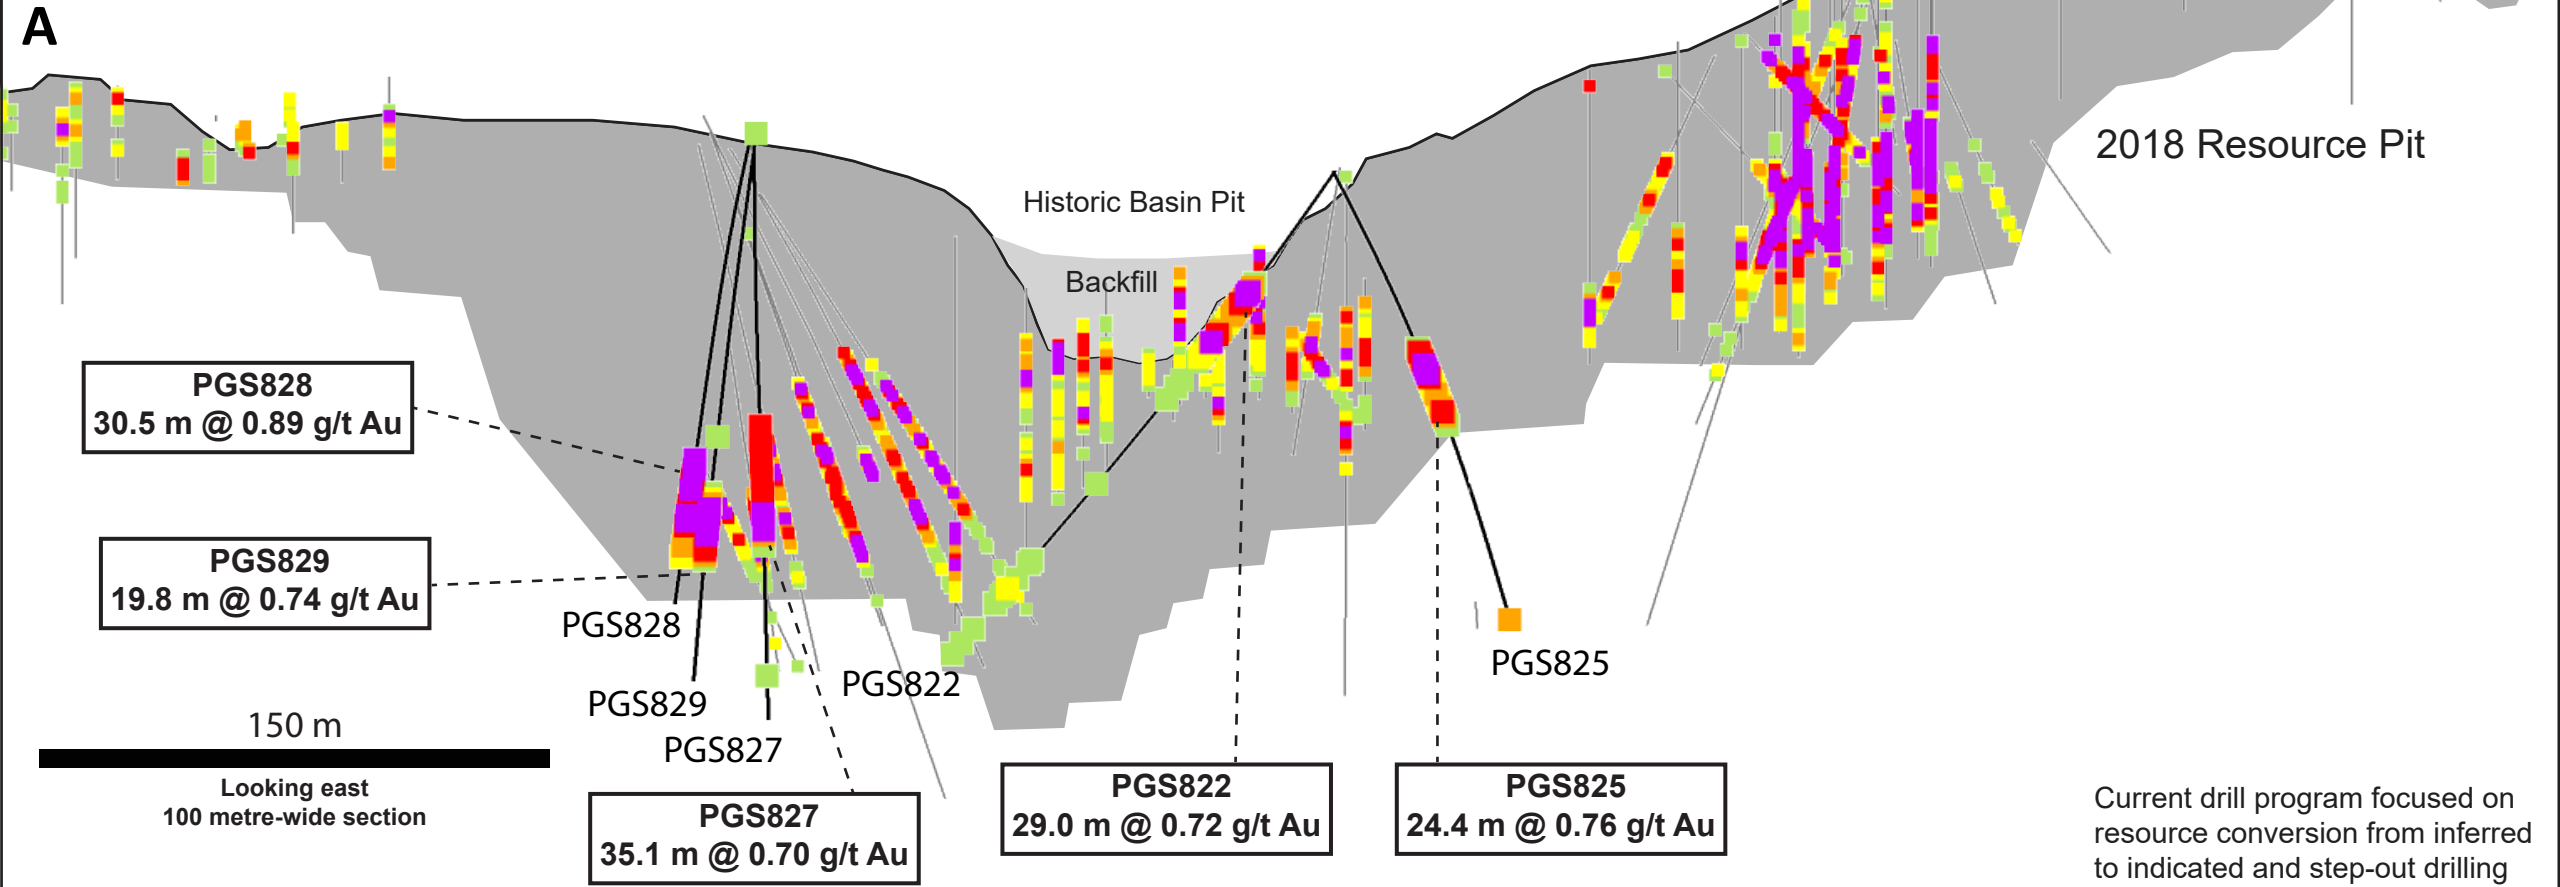

**Main Zone**

**Goldstrike West Zone**

- Drill Collars
- 3D Drill Assays**
- Gold (g/t)**
- 1.0 - 18.25
- 0.6 - 1.0
- 0.4 - 0.6
- 0.2 - 0.4
- 0.15 - 0.2
- 0.0 - 0.15
- Cross Section Trace

**Goldstrike Project  
2021 Drill Results**

*3D drill assays are displayed weighted to preferentially show higher grade assays above lower grade in order to highlight the distribution of high grade gold.*

# Goldstrike Main Zone

**Drill Trace Legend**

- Liberty Hole
- Current Release
- Previously Released & Historic Hole

**Drill Assay Au g/t**

Current drill program focused on resource conversion from inferred to indicated and step-out drilling