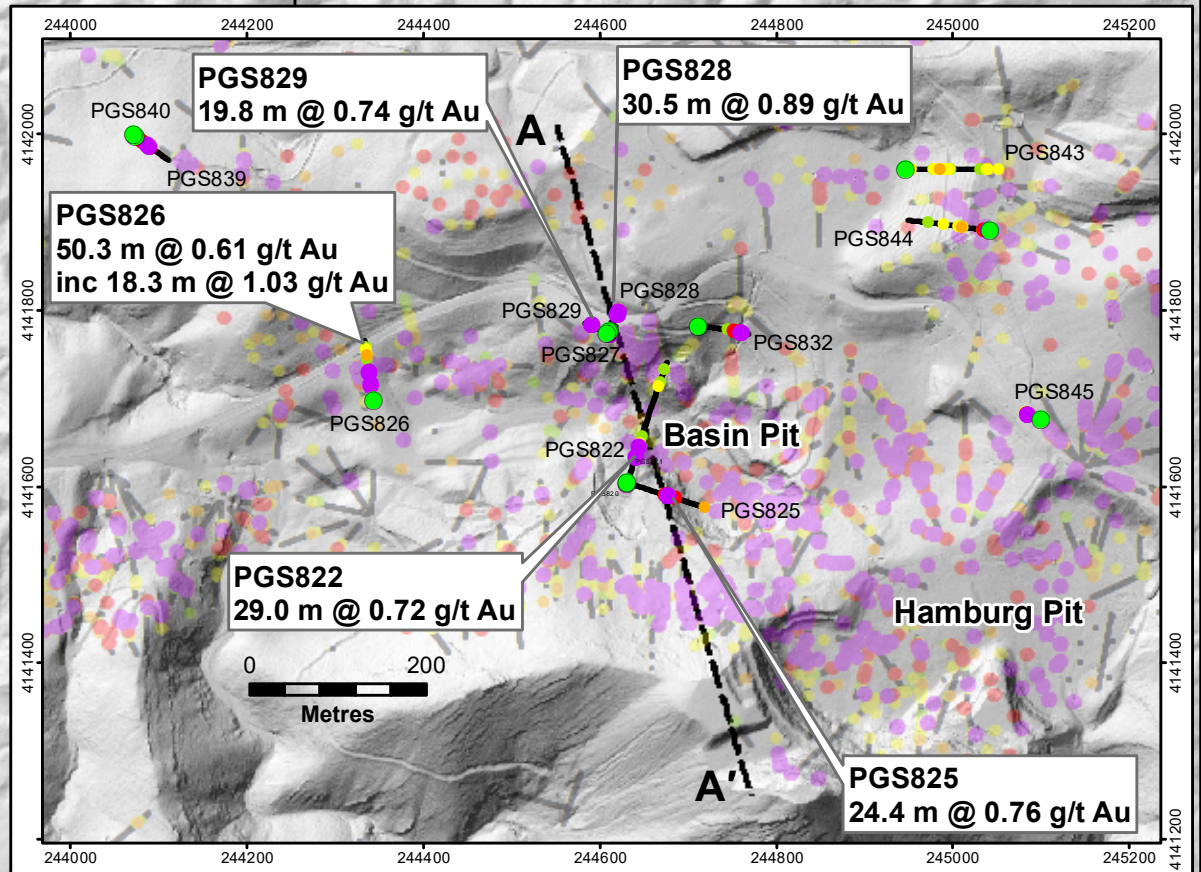

**Main Zone**

**Goldstrike West Zone**

- Drill Collars
- 3D Drill Assays**
- Gold (g/t)**
- 1.0 - 18.25
- 0.6 - 1.0
- 0.4 - 0.6
- 0.2 - 0.4
- 0.15 - 0.2
- 0.0 - 0.15
- Cross Section Trace

**Goldstrike Project  
2021 Drill Results**

*3D drill assays are displayed weighted to preferentially show higher grade assays above lower grade in order to highlight the distribution of high grade gold.*

# Goldstrike Main Zone

**Drill Trace Legend**

- Liberty Hole
- Current Release
- Previously Released & Historic Hole

**Drill Assay Au g/t**

Current drill program focused on resource conversion from inferred to indicated and step-out drilling