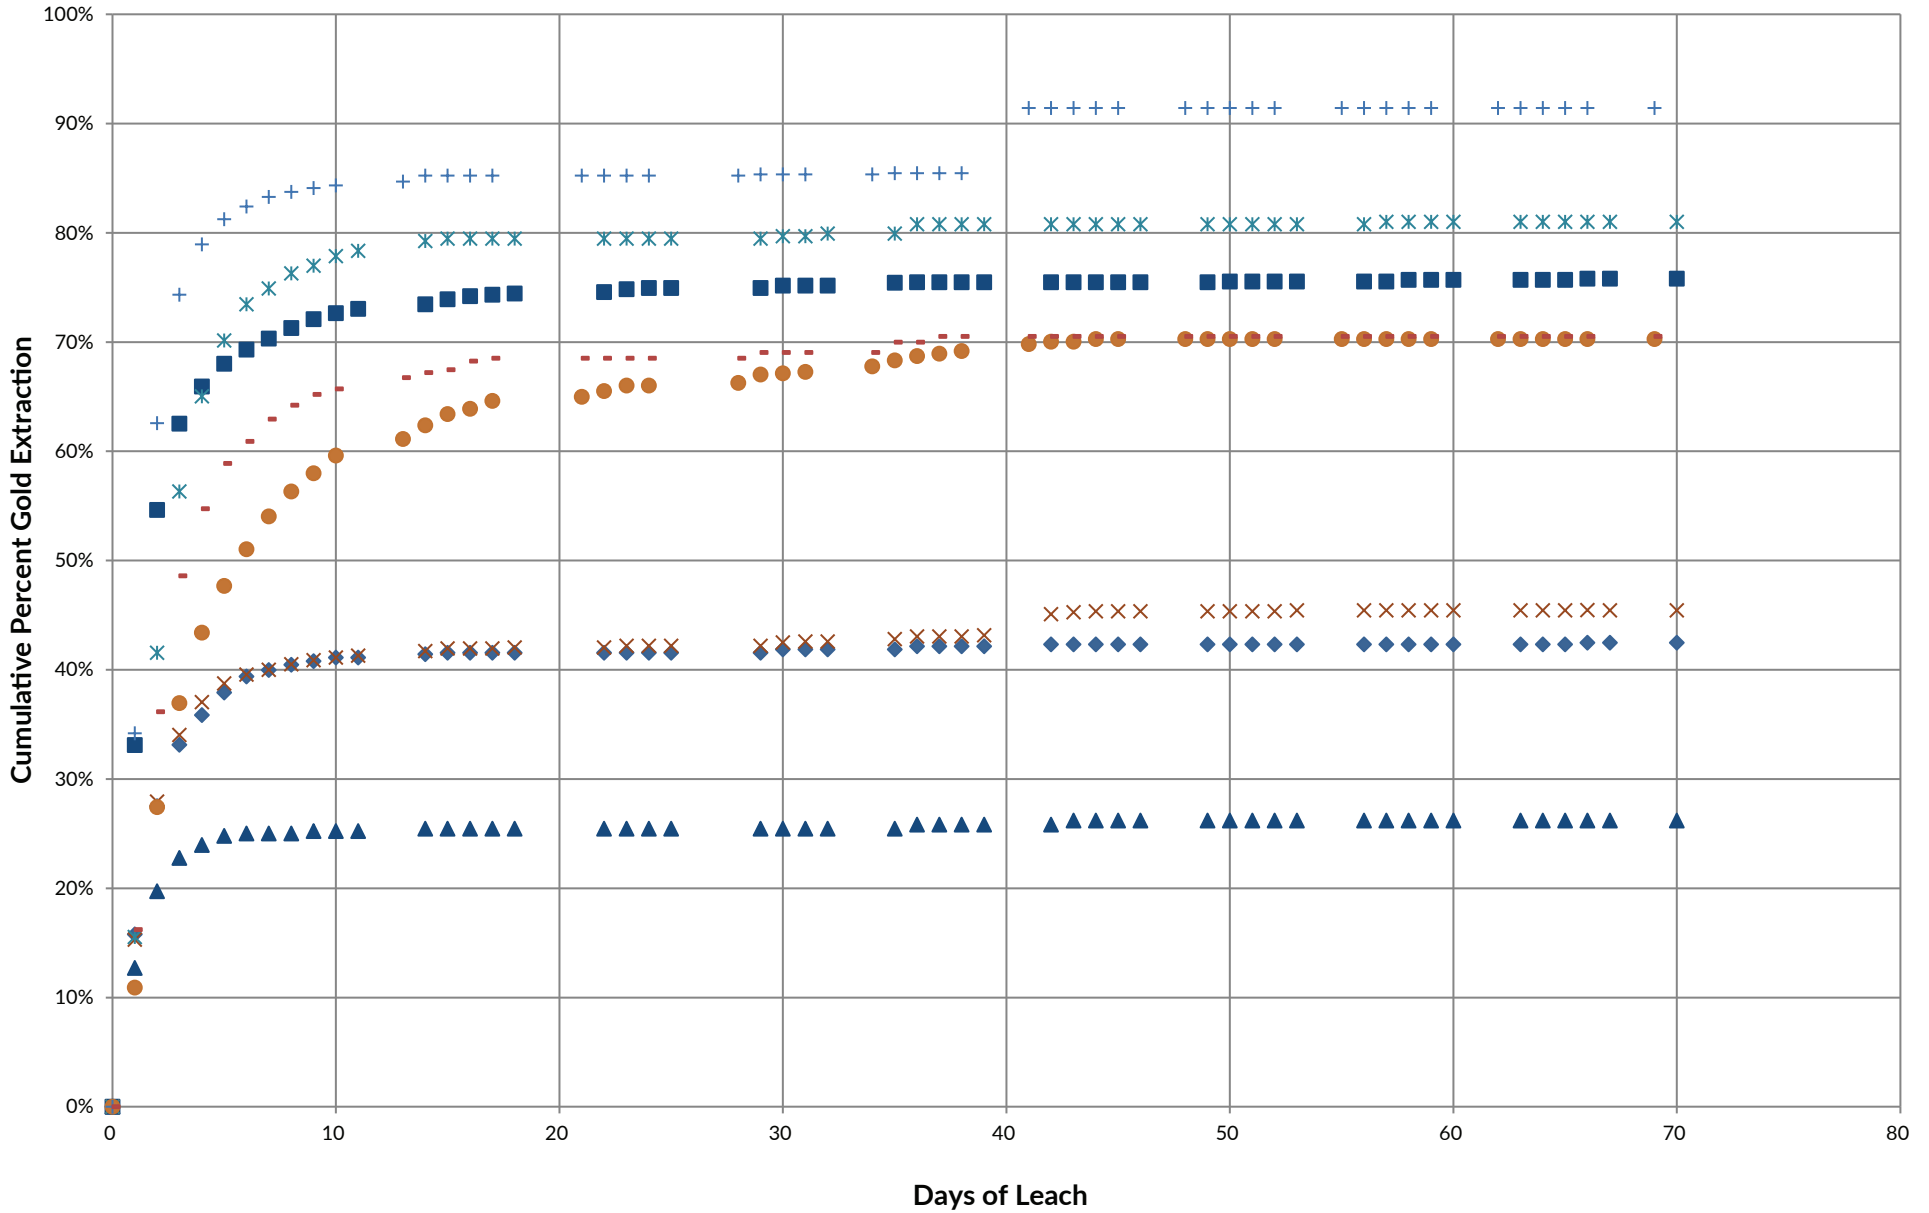

### Goldstrike Oxide Gold Project, Phase 3A Cumulative Leach Curves

- ◆ SonicPad1\_LG-MC#1 (95919)
- SonicPad1\_HG-MC#2 (95922)
- ▲ SonicPad2\_LG-MC#3 (95925)
- × SonicPad2\_HG-MC#4 (95928)
- ✱ SonicPad(BKFL\_LG)-MC#5 (95931)
- SonicPad(BKFL\_HG)-MC#6 (95934)
- + Sonic-MainDump #7 (95937)
- Sonic-HamDump #8 (95940)