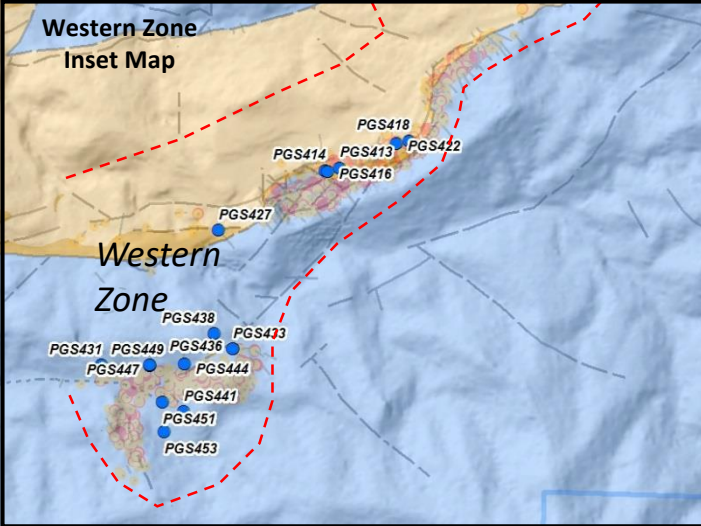

Libertygold

Legend

Liberty Gold Drill Holes

- Current Release
- Pending Holes

— Roads

— Faults

3D Assays g/t Au

- 0.0 - 0.20
- 0.20 - 0.90
- 0.90 - 110

Generalized Geology

- Mafic Dyke
- Gold Host Claron Formation on Surface
- Gold Host Claron Formation Concealed
- Paleozoic Rock

Western Zone Moosehead – Beavertail Area

Libertygold

Legend

Western Zone

- Current Release
- Pending Holes