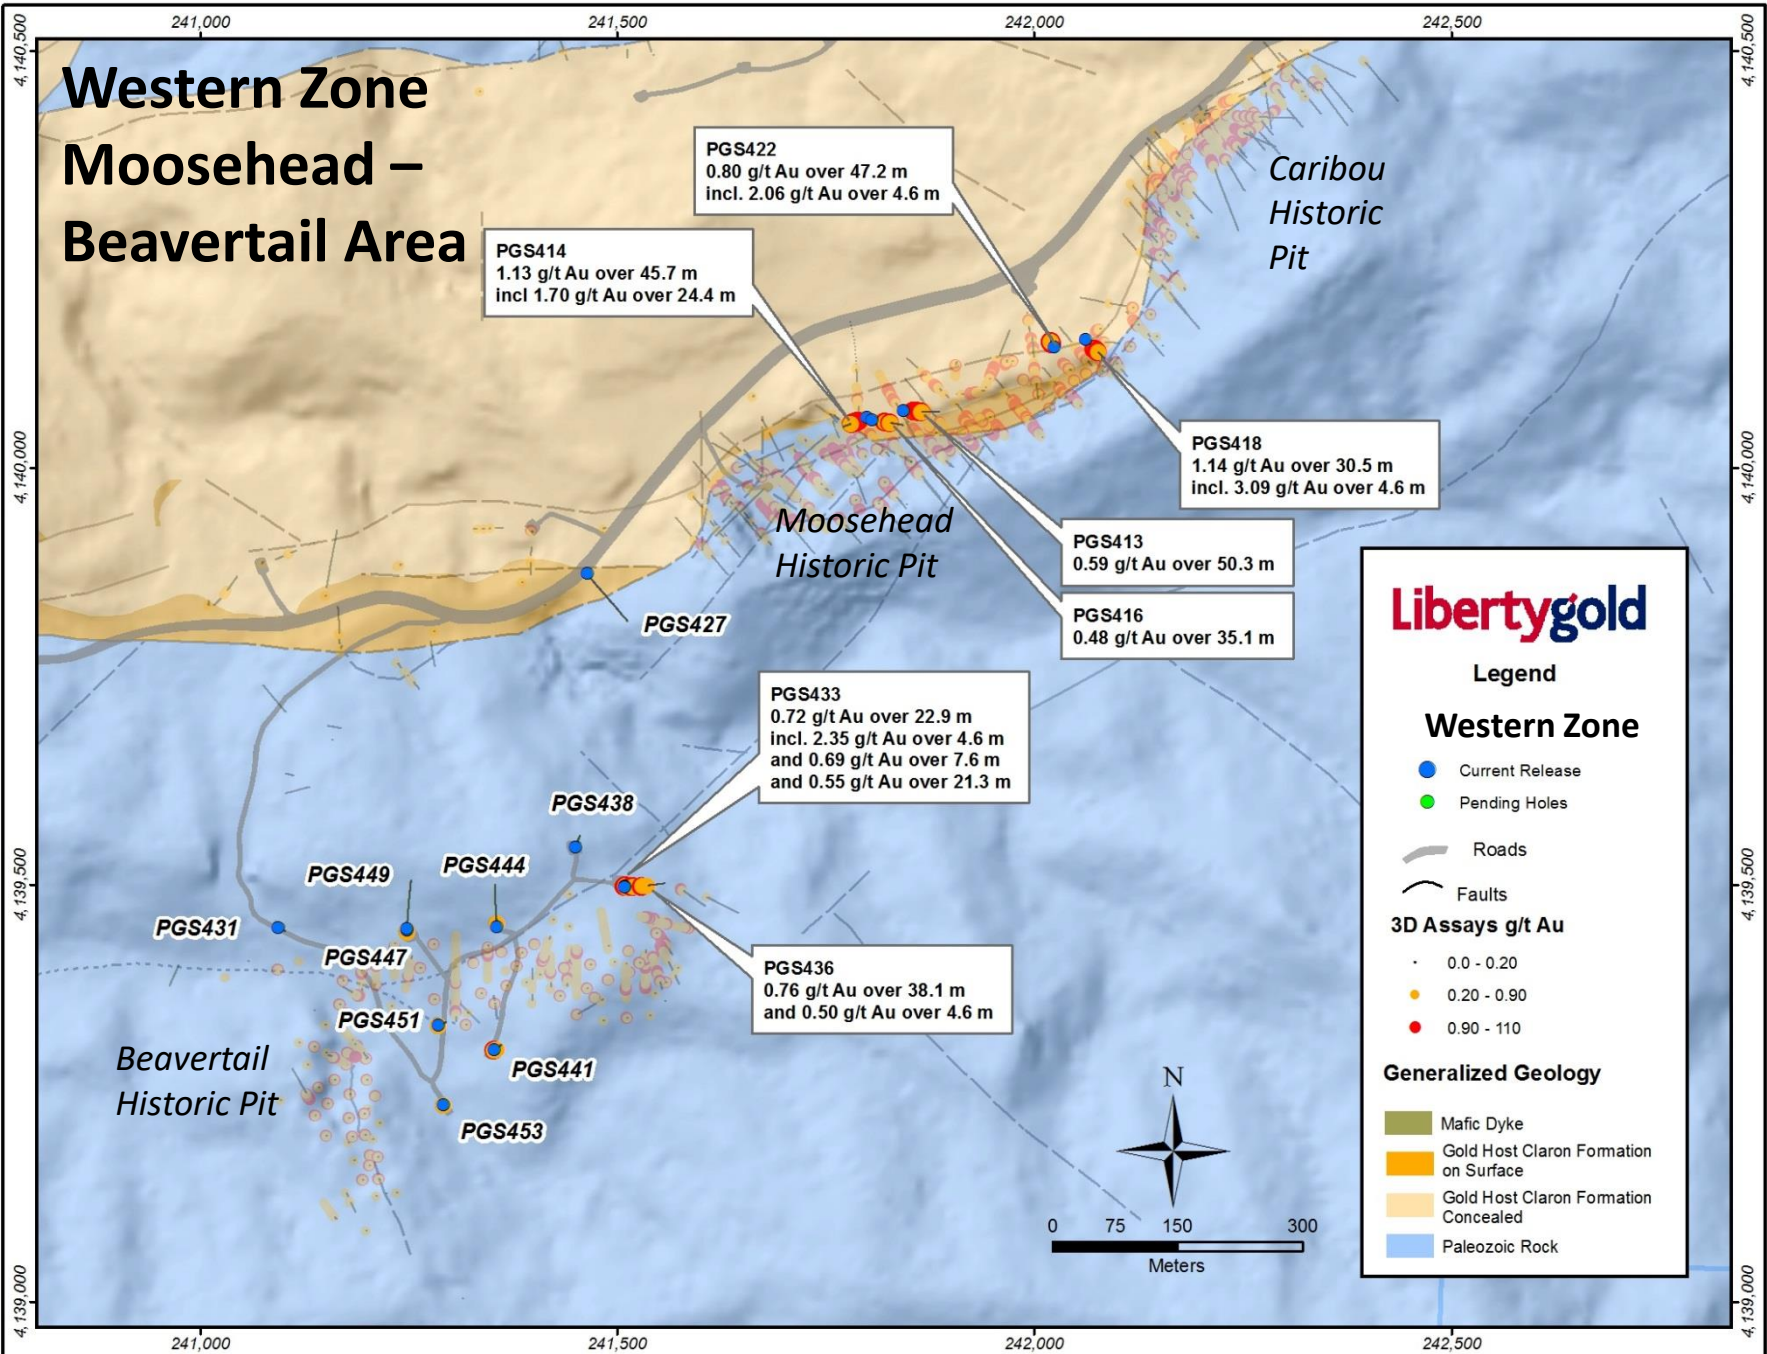

Libertygold

Legend

Liberty Gold Drill Holes

- Current Release
- Pending Holes

— Roads

— Faults

3D Assays g/t Au

- 0.0 - 0.20
- 0.20 - 0.90
- 0.90 - 110

Generalized Geology

- Mafic Dyke
- Gold Host Claron Formation on Surface
- Gold Host Claron Formation Concealed
- Paleozoic Rock

Western Zone Moosehead – Beavertail Area

Libertygold

Legend

Western Zone

- Current Release
- Pending Holes

- Roads
- Faults

3D Assays g/t Au

- 0.0 - 0.20
- 0.20 - 0.90
- 0.90 - 110

Generalized Geology

- Mafic Dyke
- Gold Host Claron Formation on Surface
- Gold Host Claron Formation Concealed
- Paleozoic Rock