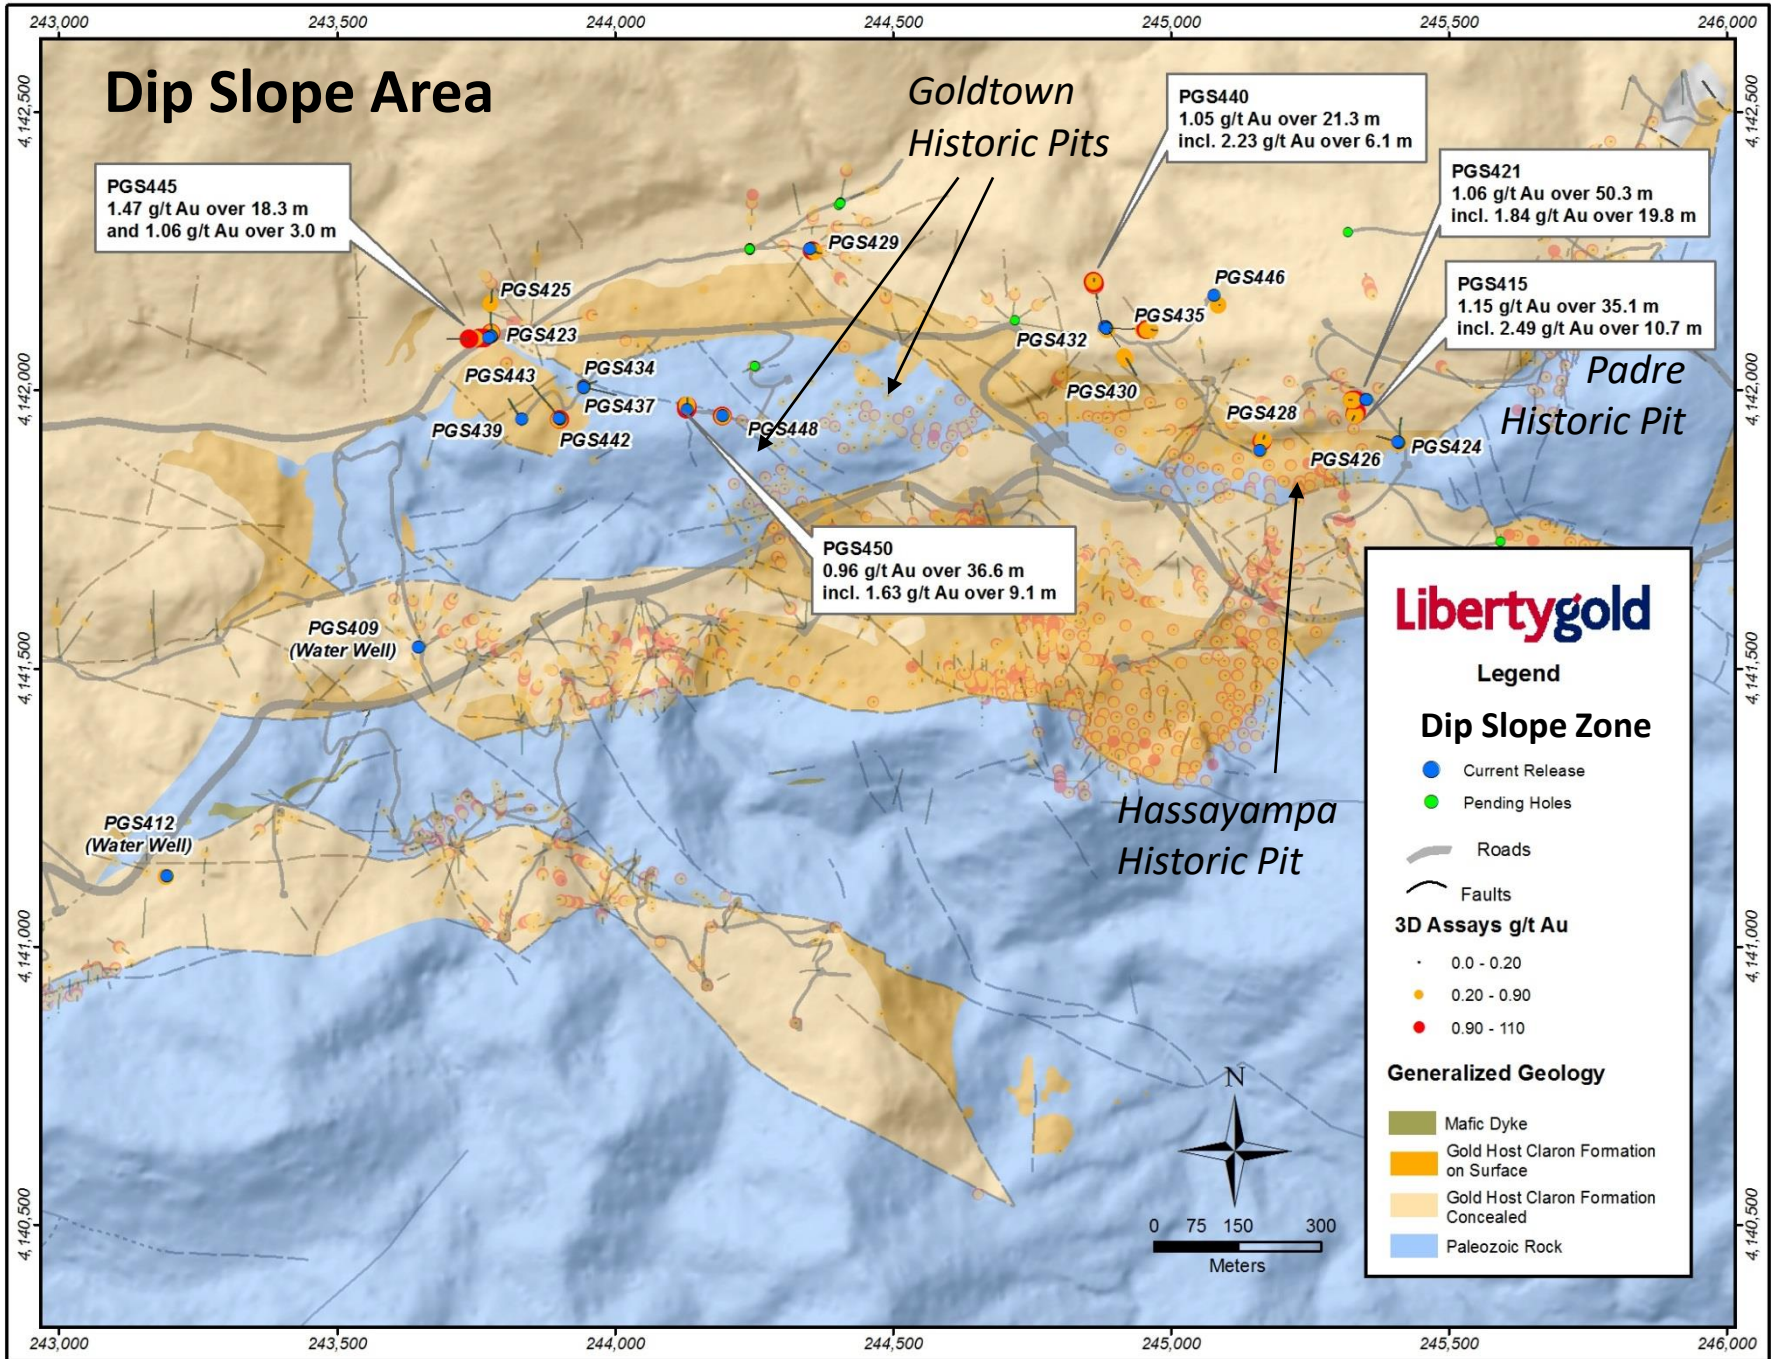

Libertygold

Legend

Liberty Gold Drill Holes

- Current Release
- Pending Holes

— Roads

— Faults

3D Assays g/t Au

- 0.0 - 0.20
- 0.20 - 0.90
- 0.90 - 110

Generalized Geology

- Mafic Dyke
- Gold Host Claron Formation on Surface
- Gold Host Claron Formation Concealed
- Paleozoic Rock

Western Zone Moosehead – Beavertail Area

Libertygold

Legend

Western Zone

- Current Release
- Pending Holes

- Roads
- Faults

3D Assays g/t Au

- 0.0 - 0.20
- 0.20 - 0.90
- 0.90 - 110

Generalized Geology

- Mafic Dyke
- Gold Host Claron Formation on Surface
- Gold Host Claron Formation Concealed
- Paleozoic Rock